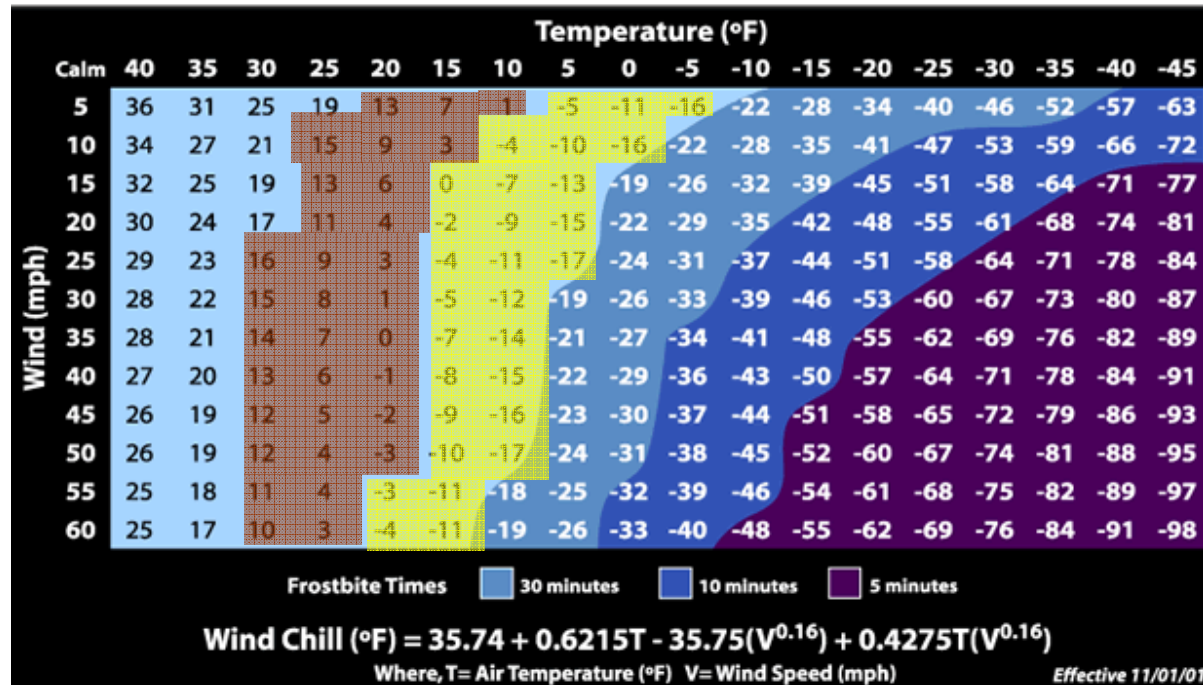

NWS Windchill Chart

FROSTBITE TIMES

50 minutes

1 hour, 10 minutes

1 hour, 30 minutes

Wind Chill Calculator: <http://www.weatherimages.org/data/windchill.html>

RECESS TEMPERATURE CALCULATIONS (Including Wind Chill):

32° and Above Full Outdoor Recess
 21°-31° 10 min. outdoor/10 min. indoor
 20° and Below Full Indoor Recess

- **HATS, WINTER COATS AND GLOVES** SHOULD BE WORN TO SCHOOL WHEN TEMPERATURES ARE 40° OR BELOW.
 - **COATS** MUST BE WORN AT 59° OR BELOW.
 - **PARENTS** ARE TO DETERMINE THEIR OWN CHILDREN'S NEEDS ABOVE 60°.